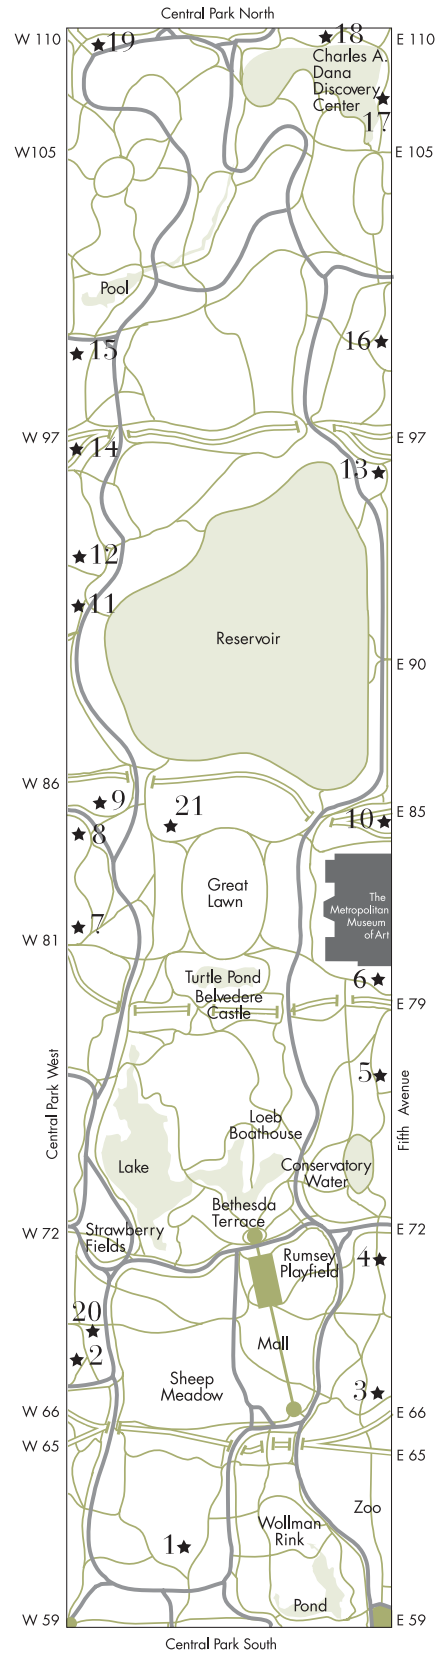

Central Park Playgrounds

1. Heckscher Playground
2. Adventure Playground
3. Billy Johnson Playground
4. Playground 72 Street East
5. James Michael Levin Playground
6. Pat Hoffman Friedman Playground
7. Diana Ross Playground
8. Mariners' Playground
9. Abraham and Joseph Spector Playground
10. Ancient Playground
11. Safari Playground
12. Wild West Playground
13. Playground 96 Street East
14. Rudin Family Playground
15. Playground 100 Street West
16. Robert Bendheim Playground
17. Bernard Family Playground
18. Playground 110 Street East
19. Playground 110 Street West
20. Tots Playground
21. Pinetum Swings Playground