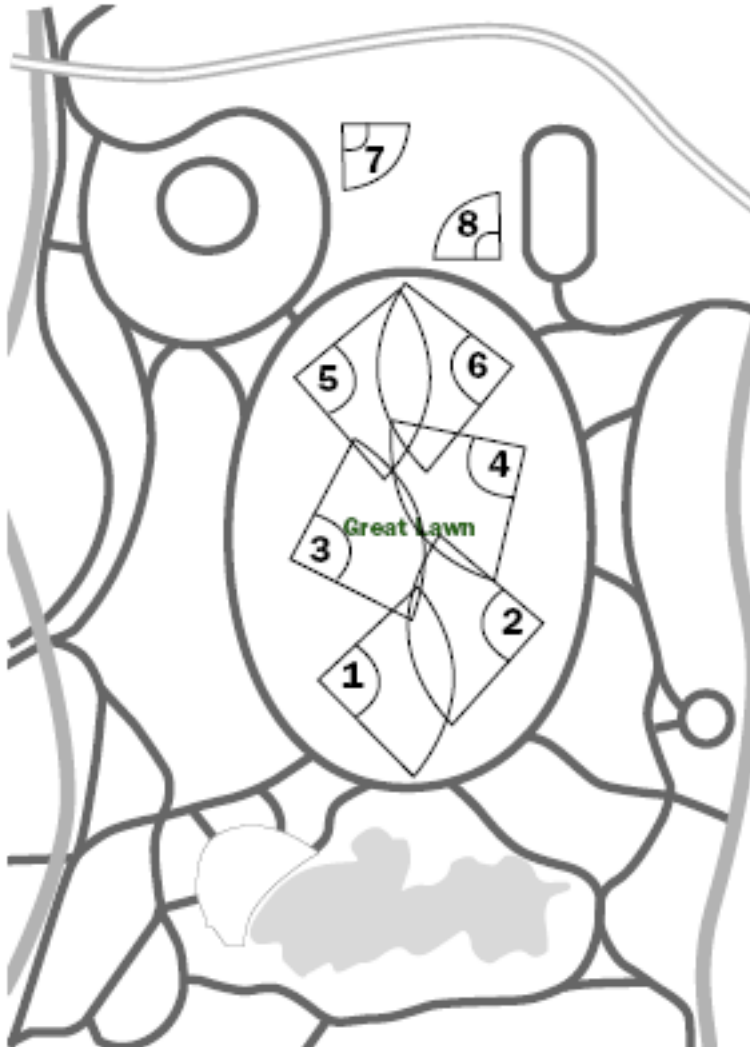

Great Lawn Ballfield Map

Map Key

-  Park Drive/Recreation Lane
-  Transverse Road
-  Path
-  Water Body